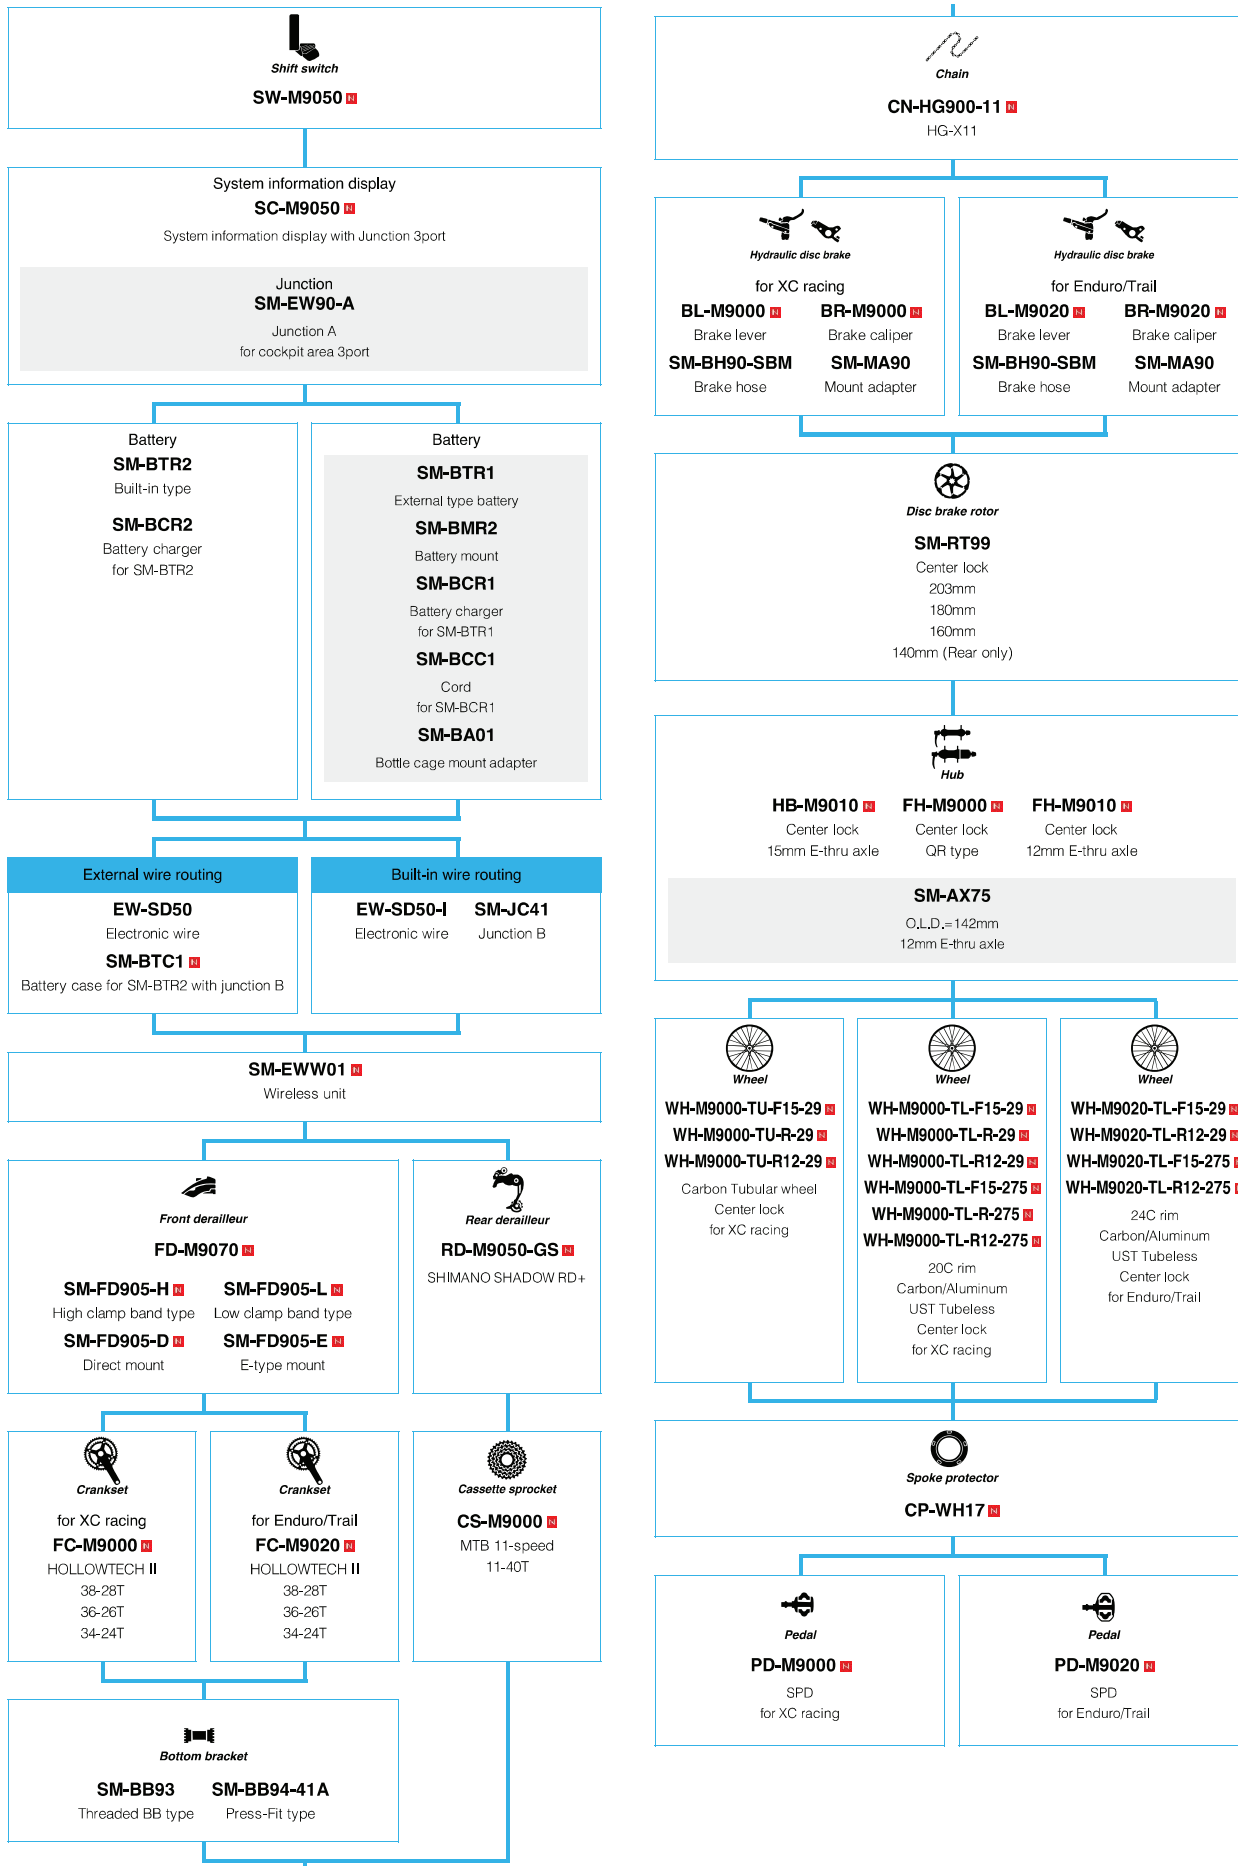

SHIMANO  
**XTR M9050 series (3x11-speed)**

[▶ Back to CONTENTS](#)

■ ... New model

□ ... Option

Mountain Bike

SHIMANO  
**XTR M9050 series (2x11-speed)**

■ ... New model

■ ... Option

SHIMANO  
**XTR M9050 series (1x11-speed)**

▶ Back to CONTENTS

■ ... New model

■ ... Option

Mountain Bike