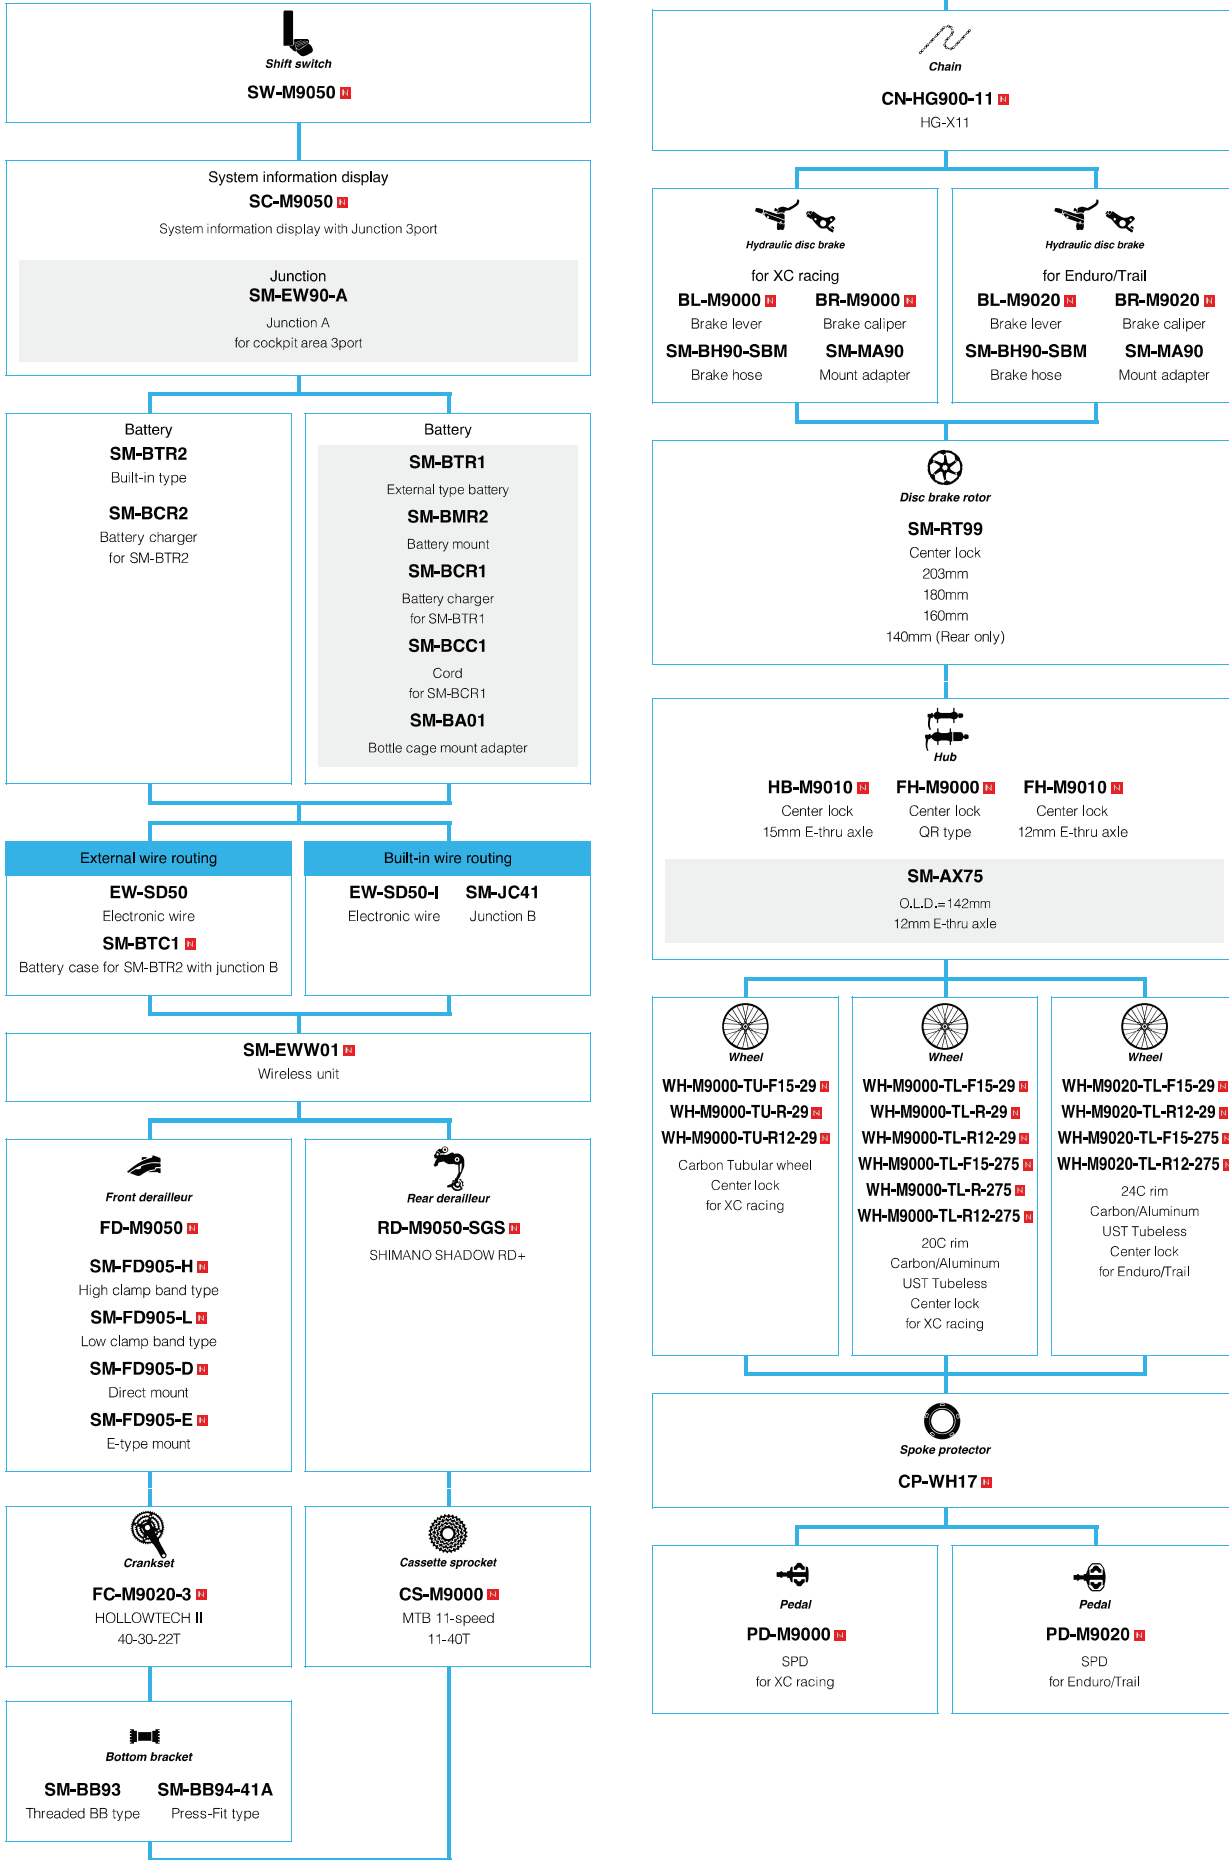

SHIMANO  
**XTR M9050 series (3x11-speed)**

[▶ Back to CONTENTS](#)

■ ... New model

□ ... Option

Mountain Bike

SHIMANO  
**XTR M9050 series (2x11-speed)**

■ ... New model

■ ... Option

SHIMANO  
**XTR M9050 series (1x11-speed)**

▶ Back to CONTENTS

■ ... New model

■ ... Option

Mountain Bike